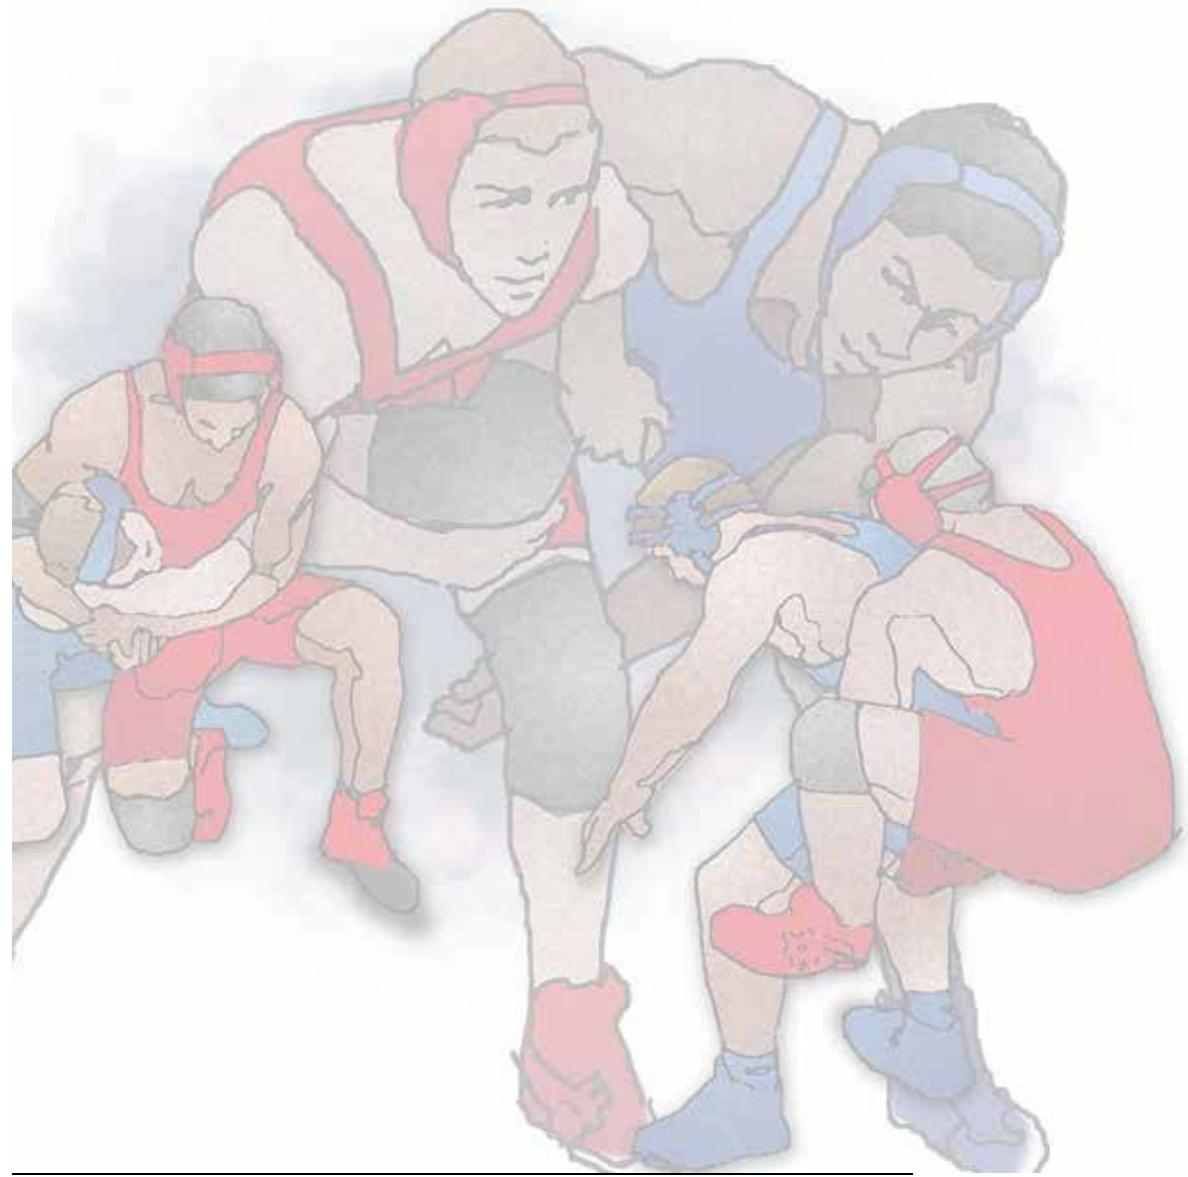

An illustration showing four wrestlers in red and blue singlets. The central figure is a wrestler in a red singlet with a black chest protector, looking down. To his left, another wrestler in a red singlet is being held from behind by a wrestler in a blue singlet. To the right, a wrestler in a blue singlet is holding a wrestler in a red singlet from behind. The background is a light, hazy blue.

## 8 Illegal Holds & Potentially Dangerous

forceful  
thumb or  
Snap back.  
ove the right  
loc  
pod

- 
- 
- 
-

motion

ation