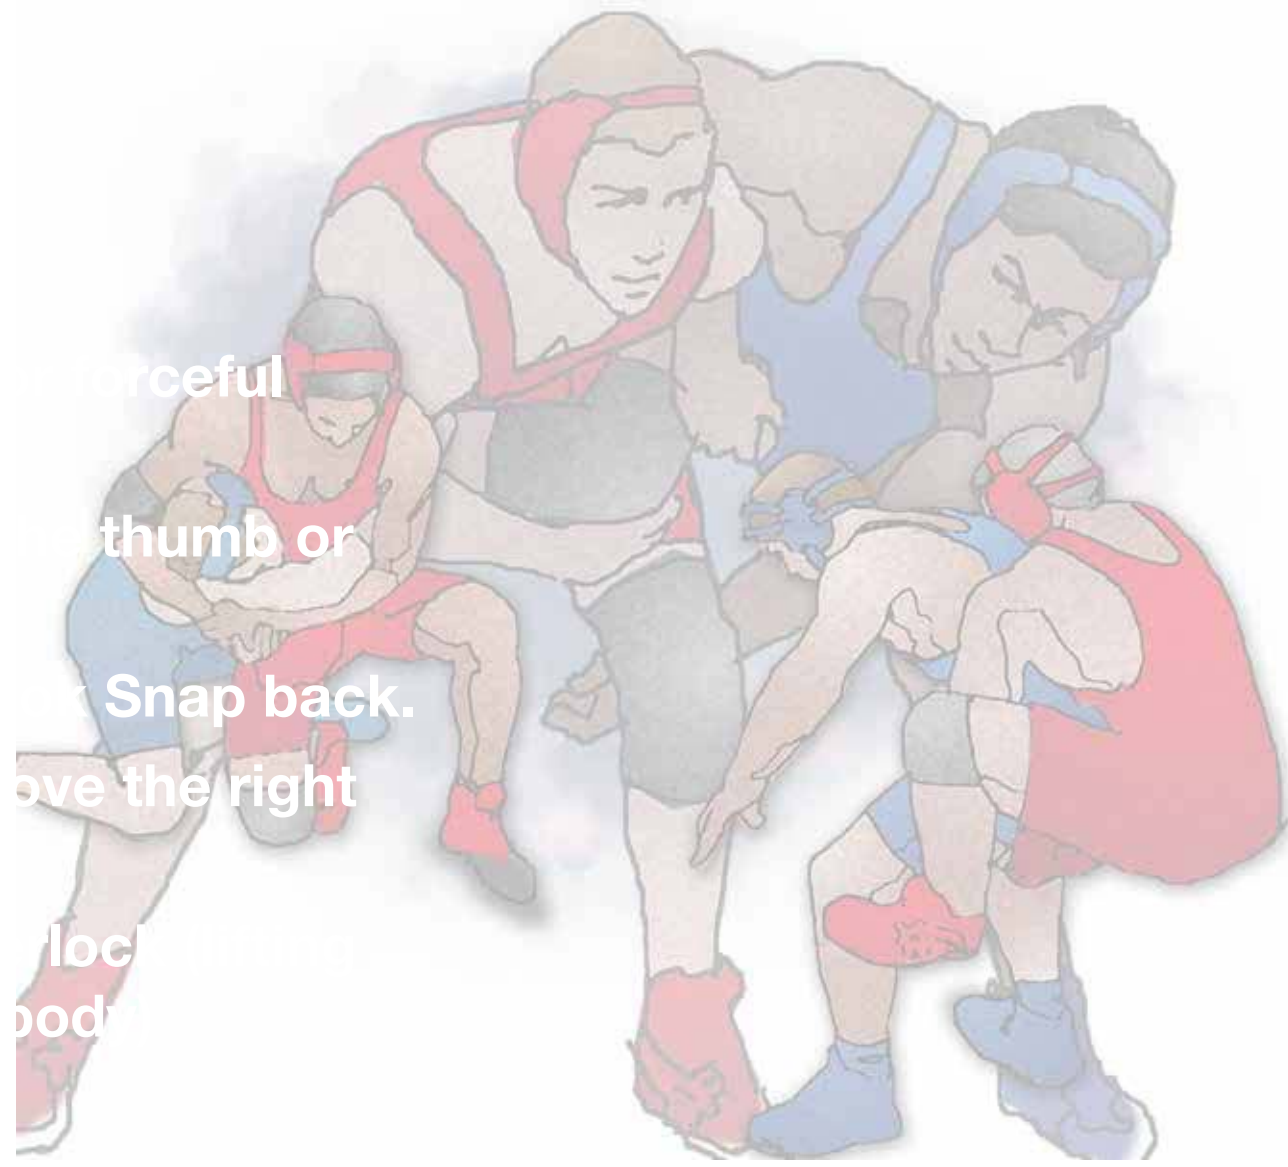

An illustration showing four wrestlers in red and blue singlets. The central figure is a wrestler in a red singlet with a black chest protector, looking down. To his left, another wrestler in a red singlet is being held from behind by a wrestler in a blue singlet. To the right, a wrestler in a blue singlet is holding a wrestler in a red singlet from behind. The background is a light, hazy blue.

## 8 Illegal Holds & Potentially Dangerous

forceful  
thumb or  
Snap back.  
ove the right  
loc  
pod

- 
- 
- 
-

motion

ation